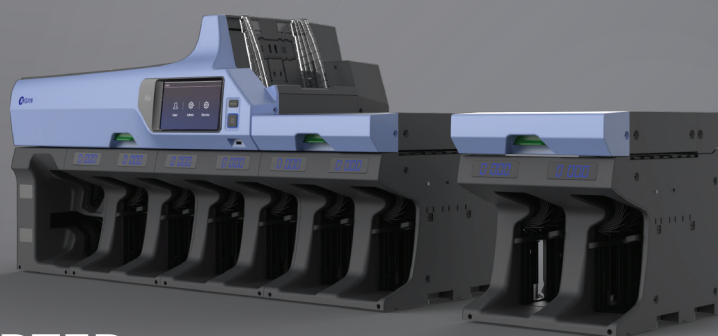

## MODULAR PREMIUM 4+2 POCKET FITNESS SORTER

Dual pocket expandable module and flexible pocket assignment system.

Maximized cash handling productivity with easy configuration for diverse sorting and pocket accessibility.

### EASY MAINTENANCE

Wide Opened Pocket Design

Simple path

Reliable Push Mechanism

### DIVERSE SORTING SYSTEM

Multi/Auto Currency

Pocket capacity max 500  
(for ATM cassette)

**KISAN**

### POCKET CAPACITY

Efficient Volume for ATM cassette  
(Max 500)